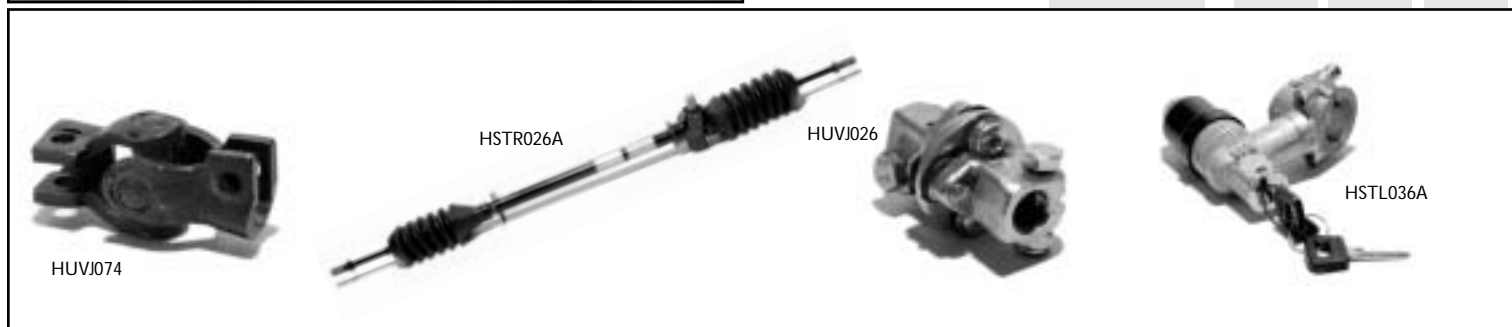

# Paul Matty

SPORTS CARS LIMITED

Description	Part Number	Elan	Plus 2	Europa
<b>STEERING COUPLINGS &amp; UNIVERSAL JOINT</b>				
Steering coupling	HUVJ026	ALL	ALL	S2
Steering coupling	HUVJ074	-	-	T/C
<b>STEERING LOCKS</b>				
Steering lock	HSTL036A	ALL	ALL	ALL
<b>STEERING RACKS</b>				
Steering rack, LHD	HSTR026B	ALL	-	-
Steering rack, RHD	HSTR026A	ALL	-	-
Steering rack, LHD	X050H0703H	-	ALL	-
Steering rack, RHD	HSTR050A	-	ALL	-
Steering rack, RHD	X046H0704S	-	-	S2
Steering rack, RHD	HSTR074A	-	-	T/C
Bush rack mounting	HSRM026	ALL	ALL	-
Clamp, steering rack mounting	HSCR026A	ALL	ALL	-
<b>STEERING RACK GAITOR KITS</b>				
Steering rack gaitor kit	HRGK026	ALL	ALL	ALL
<b>STEERING WHEELS</b>				
Steering wheel, Wood rim, original style	HSTW026	S1/2	-	-
Steering wheel, Leather rim, original style	HSTW036	S3/4	-	-
Steering wheel, Motalita	HSTW000A	ALT	ALT	ALT
Steering wheel boss, Motalita	HSWB026A	ALT	ALT	ALT

Description	Part Number	Elan	Plus 2	Europa
<b>TRACK ROD ENDS</b>				
Track rod end	HTRE026	ALL	ALL	ALL
<b>MISCELLANEOUS</b>				
Bush, steering column	A036H6090Z	ALL	68 ON	ALL
Clamp, steering column adjust	HZZZ026C	ALL	68 ON	ALL
Extension, steering rack to track rod end	X050H0056Z	-	ALL	-
Grease nipple, vertical link	HZZZ026A	ALL	ALL	ALL
Grease nipple, steering rack	HZZZ026B	ALL	ALL	ALL
Lock tab tie rod	HLTA026	ALL	ALL	ALL
Nut, steering wheel	HNUT026	ALL	ALL	ALL
Shim, stg rack mounting, 0.020" thick	C036H0060Z	ALL	ALL	ALL
Shim, steering rack mounting, 0.048" thick	C036H0061Z	ALL	ALL	ALL
Steering arm, L/H	HZZZ026DL	ALL	ALL	ALL
Steering arm, R/H	X036H6000Z	ALL	ALL	ALL
Tie rod	HZZZ026E	ALL	ALL	-