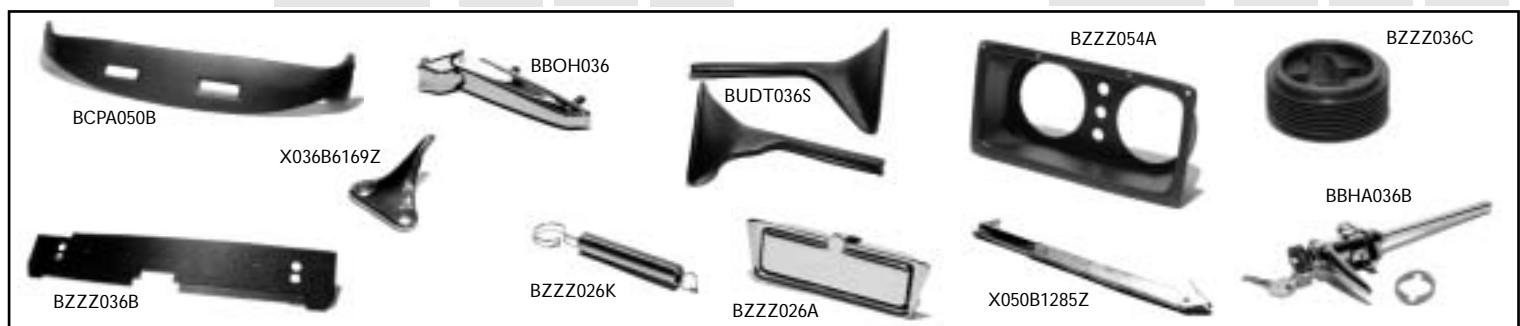

# Paul Matty

SPORTS CARS LIMITED

Description	Part Number	Elan	Plus 2	Europa
<b>ANTI-ROLL BARS</b>				
Anti-roll bar	X026C0003Z	ALL	-	-
Anti-roll bar	X050C0003B	-	ALL	-
Anti-roll bar, 1/2" diameter	A046C0003Z	-	-	A/R
<b>BALL JOINTS</b>				
Ball joint, top	CTBJ026	ALL	ALL	ALL
<b>BOLTS AND STUDS</b>				
Bolt, top ball joint to wishbone	CBOL026A	ALL	ALL	ALL
Bolt, shocker to wishbone	CBOL026B	ALL	ALL	S2
Bolt, shocker to wishbone	CBOL074A	-	-	T/C
Bolt, top wishbone	X046C0092Z	-	-	S2
Bolt, top wishbone	B046C0092Z	-	-	T/C
Bolt, trunnion to wishbone	CBOL026C	ALL	ALL	ALL
Stud, lower wishbone	C074C0115Z	-	-	T/C
<b>BUSHES</b>				
Bush, anti-roll bar to link	A036C6050Z	ALL	-	-
Bush, anti-roll bar to link	CBUS050A	-	ALL	-
Bush, anti-roll bar to link 9/16"	X046C6001Z	-	-	1/2" dia bar
Bush, anti-roll bar to link 11/16"	A036C6050Z	-	-	3/4" dia bar
Bush, anti-roll bar to shocker	X036C6036Z	ALL	ALL	ALL
Bush, shock absorber lower eye	A050C6042Z	ALL	ALL	-
Bush, wishbone, top and bottom	CBUS026A	ALL	ALL	ALL
Bush kit, shock absorber lower	A026C6013S	ALL	ALL	ALL
Bush kit, shock absorber top	A026C6012S	ALL	-	-
Bush kit, trunnion	CZZZ026B	ALL	ALL	ALL
Drop link, anti-roll bar, L/H, including top bush	X026C0005Z	ALL	ALL	-
Drop link, anti-roll bar, R/H, including top bush	X026C0006Z	ALL	ALL	-
Drop link, anti-roll bar including top bush	CZZZ046A	-	-	ALL
<b>SHOCK ABSORBERS</b>				
Fixed seat, Spax	CSAB026B	ALL	-	-
Adjustable seat, Spax	CSAB026C	ALL	-	-
Fixed seat, Gaz	CSAB026F	ALL	-	-
Adjustable seat, Gaz	CSAB026G	ALL	-	-