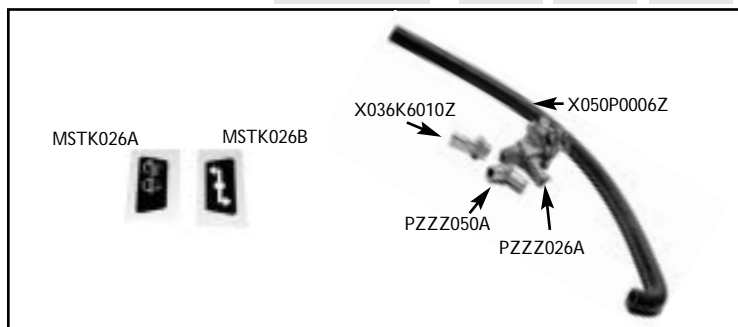

Description	Part Number	Elan	Plus 2	Europa
HEATER CONTROL CABLES				
Heater control cable	PHCC036	S4	-	-
HEATER CONTROL KNOBS				
Heater control knob	X050B6078Z	-	ALL	-
HEATER HOSES AND CONNECTORS				
Connector, straight return	X036K6010Z	ALL	ALL	-
Connector, right angle take-off	PZZZ050A	-	ALL	-
Heater hose 1/2" diameter	PHHO026	ALL	-	-
Heater hose, supply	X050P0006Z	-	ALL	-
Heater hose, return	X050P0005Z	-	ALL	-
Hose, de-mister ducting	A075P6066V	S4	-	S2&T/C
HEATER VALVES				
Heater control valve	PZZZ026A	ALL	-	T/C
MISCELLANEOUS				
Solderless nipple, heater valve	PZZZ026B	ALL	-	ALL T/C