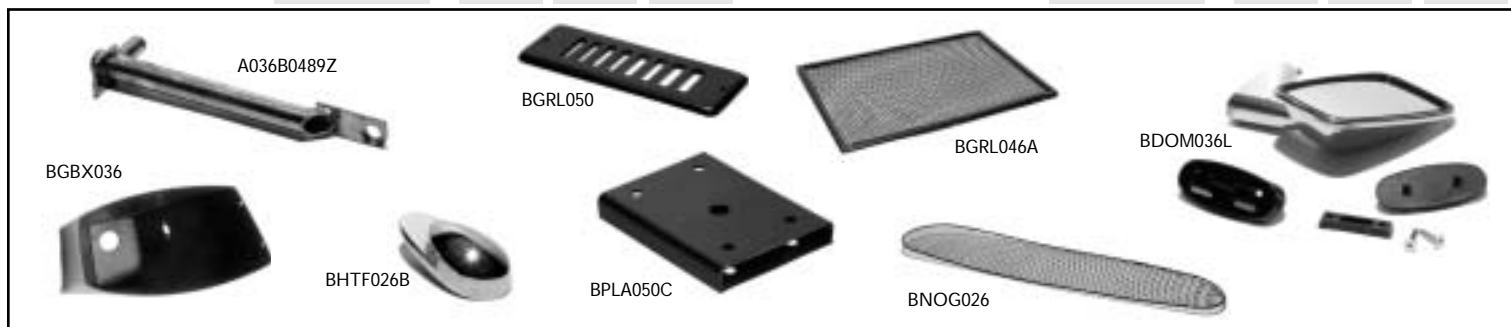

Description	Part Number	Elan	Plus 2	Europa	Description	Part Number	Elan	Plus 2	Europa
Corner piece, upper, bonded windscreen	BTRM054A	-	-	T/C	R/H	BHLP026R	ALL	-	-
Drip rail hardtop L/H	BTRM026FL	S1/2	-	-	L/H	BHLP050L	-	ALL	-
Drip rail hardtop R/H	BTRM026FR	S1/2	-	-	R/H	BHLP050R	-	ALL	-
Drip rail L/H, DHC	BTRM045DL	S3/4	-	-	HEADLAMP POD SPRINGS				
Drip rail R/H, DHC	BTRM045DR	S3/4	-	-	Spring, headlamp pod, L/H	BHPS026L	ALL	ALL	-
Drip rail L/H, FHC	BTRM036CL	S3/4	-	-	Spring, headlamp pod, R/H	BHPS026R	ALL	ALL	-
Drip rail R/H, FHC	BTRM036CR	S3/4	-	-	Spring, headlamp pod, strong, fail-safe	X036B0118Z	FEDERAL	S130	-
Fillerstrip front screen weatherstrip	BTRM026A	ALL	PRE S	S2	Spring, headlamp pod weak fail-safe, use with X036B0118Z	BHPS026L	ALL	ALL	-
Fillerstrip rear screen weatherstrip	BTRM026A	ALL	ALL	-	HEADLAMP VACUUM UNITS				
Fillerstrip rear screen weatherstrip	A065U0009Z	-	-	ALL	L/H	X026B0123Z	ALL	-	-
Grip rail hood DHC, best quality	BTRM045AA	S3/4	-	-	R/H	X026B0124Z	ALL	-	-
basic version	BTRM045AB	S3/4	-	-	L/H	X050B0124Z	-	PRE 71	-
Sill panel, silver metalflake L/H	BZZZ074C	-	-	SPECIAL	R/H	X050B0123Z	-	PRE 71	-
Sill panel, silver metalflake R/H	BZZZ074B	-	-	SPECIAL	Fail-safe type	X036B1664Z	FEDERAL	71 ON	-
Trim, front bumper, plastic chrome	BTRM026E	ALL	-	-	HEADLININGS				
Trim, windscreen, 1", wide, bonded windscreen	BTRM050A	-	S130	T/C	Headlining, early, Lodestar	BHEL036A	S3/4	-	-
Waist trim L/H, exterior	BTRM026CL	S1/2	-	-	Headlining, late, Confetti	BHEL036B	S3/4	-	-
Waist trim R/H, exterior	BTRM026CR	S1/2	-	-	Headlining, early/non perforated	BHEL050A	-	PRE S	-
Waist trim L/H, interior	BTRM026DL	S1/2	-	-	Headlining, late/perforated	BHEL050B	-	S/S130	-
Waist trim R/H, interior	BTRM026DR	S1/2	-	-	HOODS FRAMES & TONNEAU COVERS ETC				
GLOVEBOXES					Hood, vinyl	BHOD026A	S1/2	-	-
Glove box, RHD	BGBX026A	S1	-	-	Hood, vinyl	BHOD036A	S3/4	-	-
Glove box, RHD	BGBX026B	S2	-	-	Hood stick, front	BHST026A	S1/2	-	-
Glove box, RHD	BGBX036	S3/4	-	-	Hood stick, rear	BHST026B	S1/2	-	-
Glove box, RHD	BGBX050	-	ALL	-	Hood frame	BZZZ045D	S3/4	-	-
Glove box	BGBX054	-	-	ALL	Hood cover, vinyl	BHOC036A	S3/4	-	-
GRILLES					Jaw, rear hood fitting	BHTF026B	S1/2	-	-
Grille, air intake, nose	BNOG026	ALL	-	-	Tenax, female	BHTF026F	ALL	-	-
Grille, air intake, nose	BNOG050	-	ALL	-	Tenax, male, long	BHTF026D	A/R	-	-
Grille, air intake, nose	BNOG046	-	-	ALL	Tenax, male, short	BHTF026C	A/R	-	-
Grille, engine bay	BGRL036	SPRINT	-	-	Tenax, washer	BHTF026E	ALL	-	-
Grille, heater intake, scuttle	BGRL026	ALL	-	-	Tonneau cover, LHD, vinyl	BTOCO26C	S1/2	-	-
Grille, demister	BGRL050	S4	ALL	ALL	Tonneau cover, LHD, vinyl	BTOCO36C	S3/4	-	-
Grille, engine cover	BGRL046B	-	-	S2	Tonneau cover, RHD, vinyl	BTOC026A	S1/2	-	-
Grille, engine cover	BGRL074	-	-	T/C	Tonneau cover, RHD, vinyl	BTOC036A	S3/4	-	-
Grille, radiator screen	BGRL046A	-	-	ALL	MIRRORS (EXTERIOR)				
Grille, rear	BGRL046C	-	-	S2	Magnatex L/H	BDOM036L	A/R	A/R	A/R
GROMMETS					Magnatex R/H	BDOM036R	A/R	A/R	A/R
Grommet set, engine bay	BGRO026C	ALL	-	-	60s racing style chrome	BDOM000B	A/R	A/R	A/R
Grommet, rear strut access	BGRO026B	ALL	ALL	-	60s racing style alloy	BDOM000A	A/R	A/R	A/R
Grommet, tunnel	BGRO026A	ALL	ALL	-	MIRRORS (INTERIOR)				
Grommet, wiring loom/scuttle panel	X036M6289Z	ALL	ALL	-	Interior mirror, stick on	X036B6031Z	ALL	-	ALL
HEADLAMP PODS					Interior mirror	X050B1564Z	-	S/S130	-
L/H	BHLP026L	ALL	-	-	PLATES