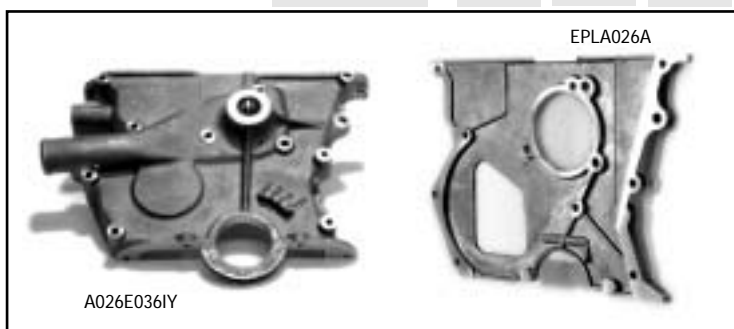

Description	Part Number	Elan	Plus 2	Europa
MISCELLANEOUS				
Adaptor, capillary tube	EZZZ026M	ALL	-	-
Adaptor, oil pressure take-off, 701 Block	EZZZ036E	71 ON	71 ON	ALL T/C
Backplate, timing cover	EPLA026A	ALL	ALL	ALL T/C
Blanking plate, petrol pump	EPLA026C	A/R	A/R	A/R
Breather pipe, Head to airbox	EBRP026B	STROM	STROM	-
Breather pipe, Head to airbox	EBPR026A	WEB/DEL	WEB /DEL	WEB/DEL
Breather pipe Early	B026E0033Z	S1/2/3	-	-
Bush set, small end	EZZZ026V	ALL	ALL	ALL T/C
Cam follower	B920E0017Z	ALL	ALL	ALL T/C
Cam follower sleeve	X026E0324Z	ALL	ALL	ALL T/C
Crankshaft pulley	EZZZ026B	ALL	ALL	ALL T/C
Dipstick	EZZZ026D	ALL	ALL	ALL T/C
Dipstick tube	EZZZ026H	ALL	ALL	ALL T/C
Grommet, cyl head to breather pipe, R/A	A026E0322Z	WEB	-	-
Grommet, cyl head to breather pipe-straight	A026E0322A	ALL	ALL	ALL T/C
Housing, rear oil seal, 6-bolt flywheel	EZZZ026E	67 ON	ALL	ALL T/C
Jackshaft bearing set	EZZZ026P	ALL	ALL	ALL T/C
Lock tab Jackshaft Thrust plate	ELTA026A	ALL	ALL	ALL T/C
Neoprene tube, cyl head to block	EBRP026C	ALL	ALL	ALL T/C
Oil pick up pipe, Mk 2	A026E6089W	67 ON	ALL	ALL T/C
Oil return pipe	EZZZ026I	67 ON	ALL	ALL T/C
Oil slinger, crank pulley	EZZZ026U	ALL	ALL	ALL T/C
Paint, engine Grey, 1/4 litre	EZZZ026O	ALL	ALL	ALL T/C
Plug, camshaft oil gallery	A026E6017Z	ALL	ALL	ALL T/C
Plug, cyl block oil gallery, front & rear	EZZZ026S	ALL	ALL	ALL T/C
Plug, cyl block oil gallery, side	A026E6017Z	ALL	ALL	ALL T/C
Plug, cyl head, transverse oil gallery	EXXX026C	67 ON	ALL	ALL T/C
Slap pad, timing chain	EZZZ026T	ALL	ALL	ALL T/C
Spacer, L/H engine mounting	X026E0375Z	ALL	ALL	-
Strainer, oil pick up pipe, Mk 2	EZZZ026K	67 ON	ALL	ALL T/C
Sump pan Mk 2	EZZZ026I	67 ON	ALL	ALL T/C
Sump plug, Mk 2	EZZZ036B	67 ON	ALL	ALL T/C
Sump plug washer, Mk 2	EWAS026D	67 ON	ALL	ALL T/C
Thrust plate, jackshaft	EPLA026B	ALL	ALL	ALL T/C
Tappet shims, 0.060"-0.150"	EPRL001	A/R	A/R	T/C A/R
Tappet shims, 0.150"-0.250"	EPRL002	A/R	A/R	T/C A/R
Timing cover	A026E0361Y	ALL	ALL	-
Timing cover	A074E0361Y	-	-	ALL T/C